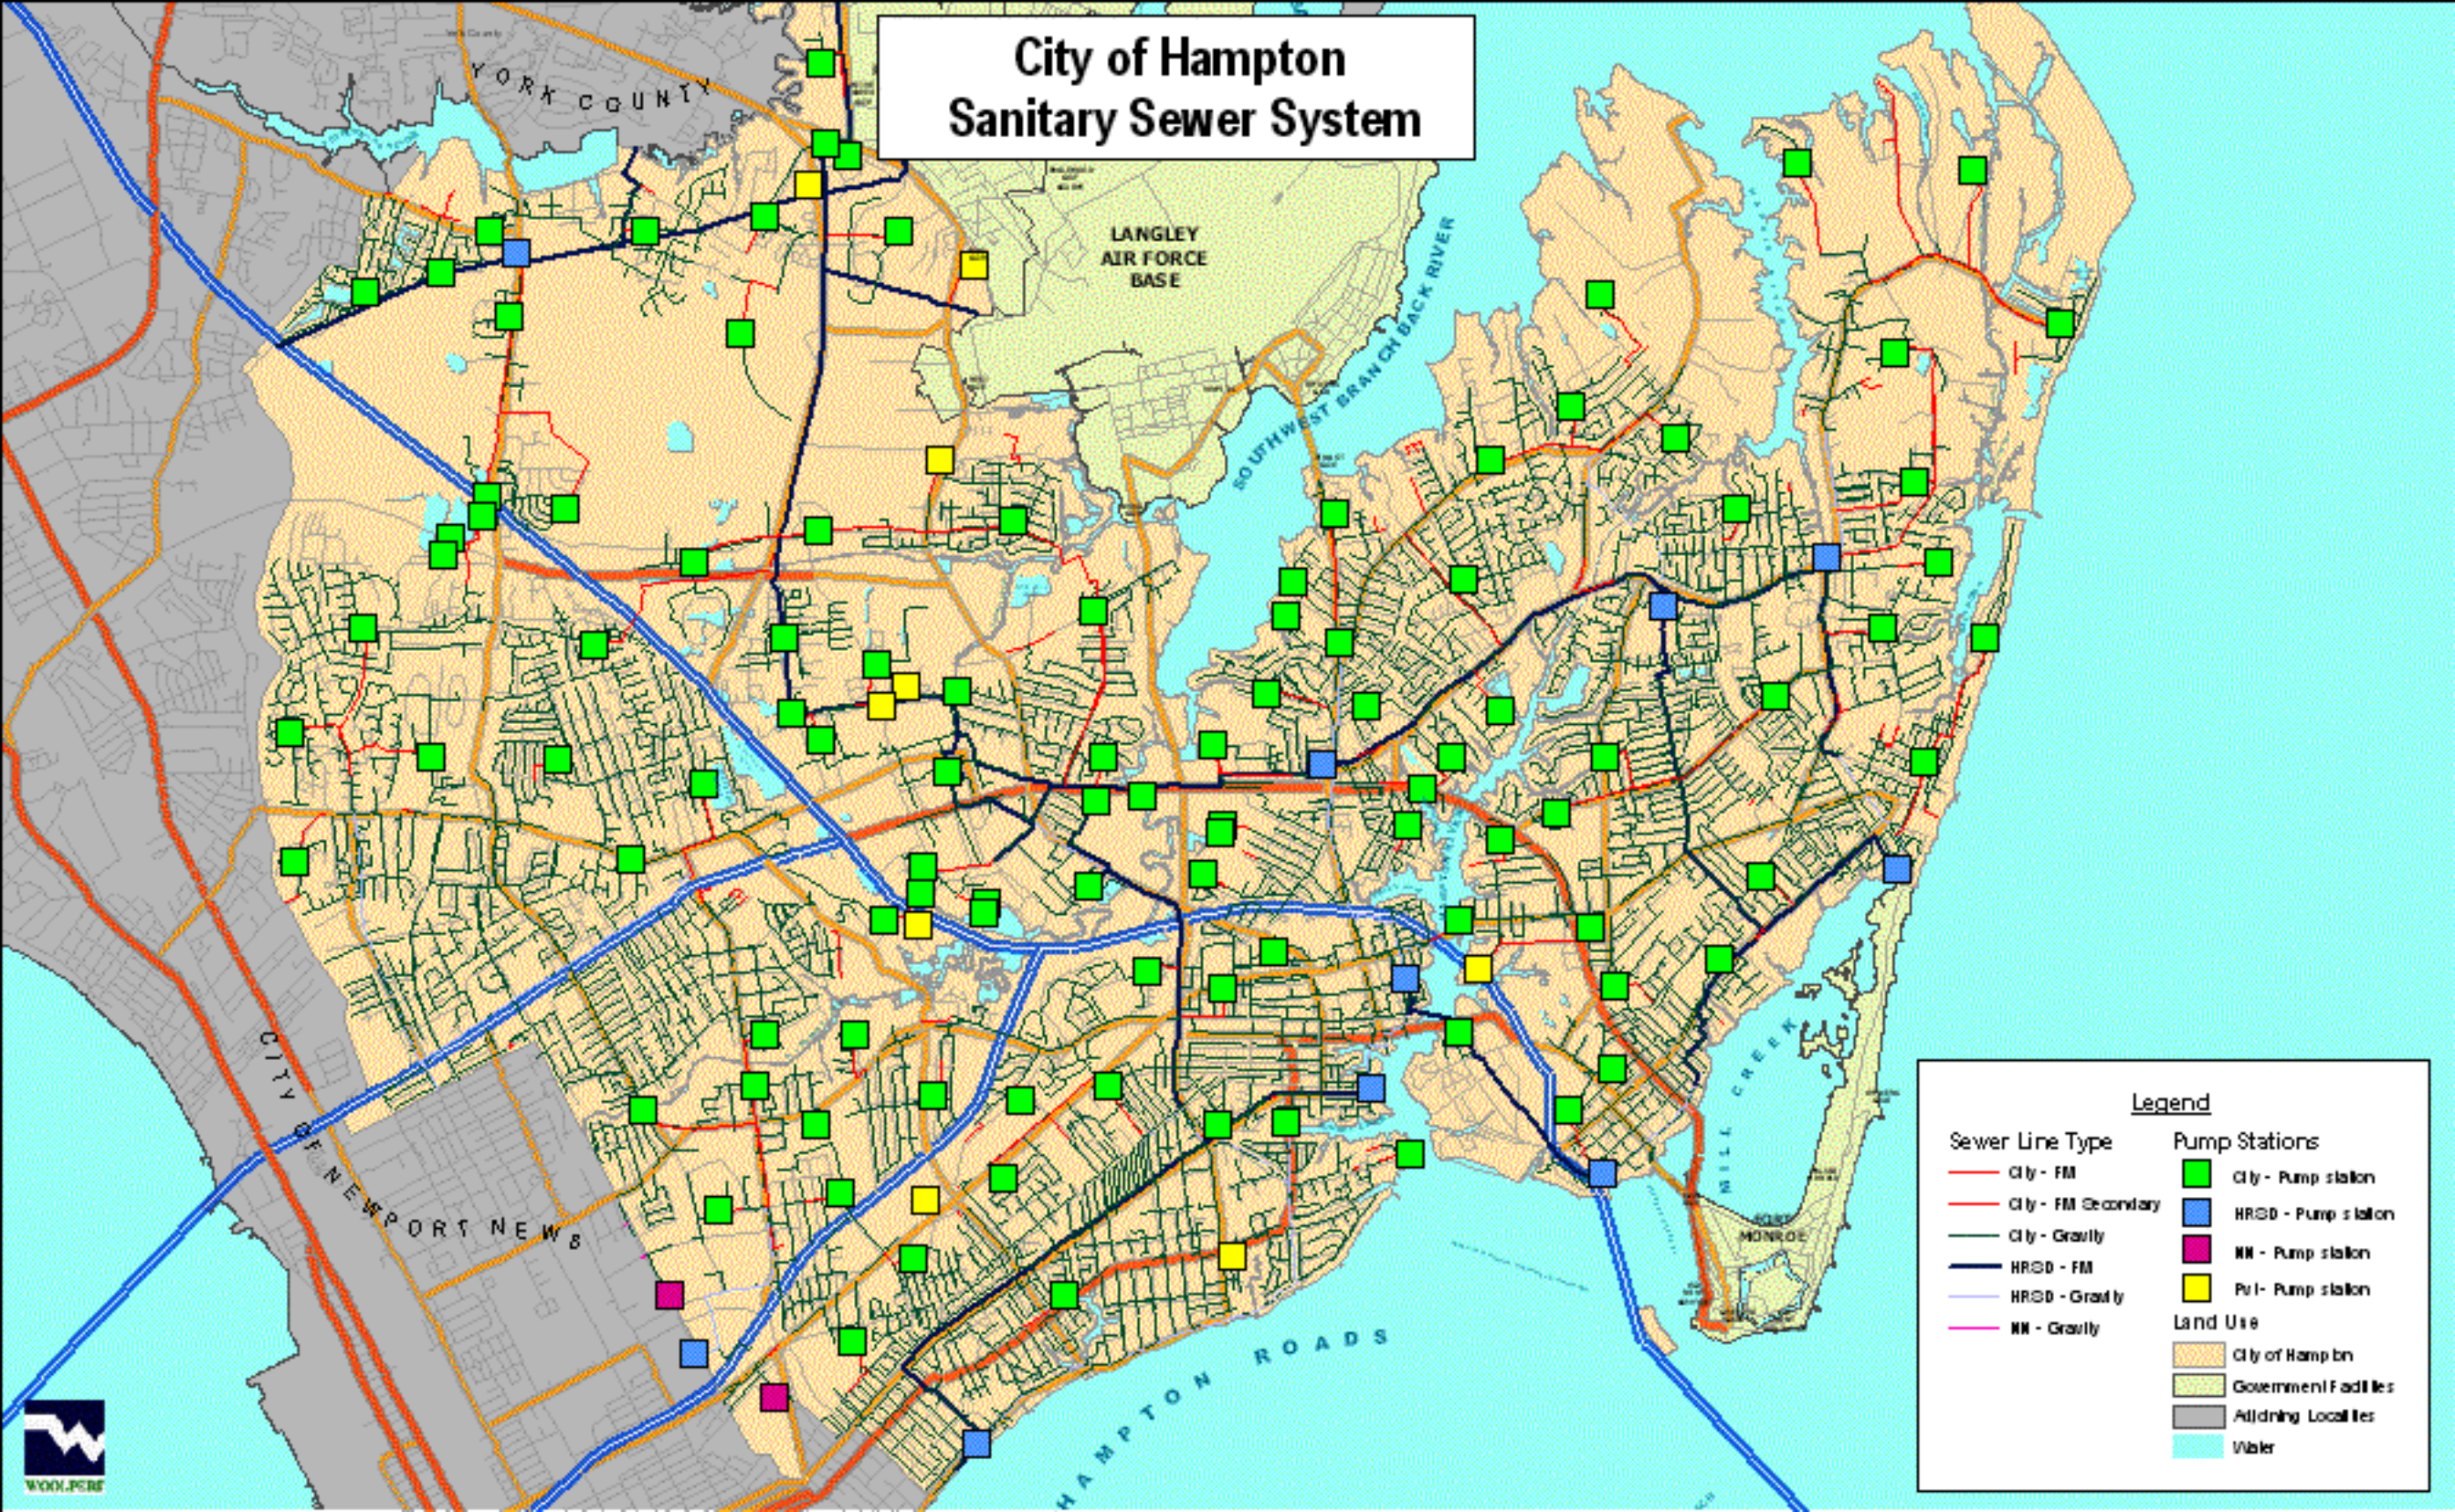

City of Hampton Sanitary Sewer System

Legend

Sewer Line Type	Pump Stations	Land Use
City - FM	City - Pump station	City of Hampton
City - FM Secondary	HRSD - Pump station	Government Facilities
City - Gravitly	NN - Pump station	Adjoining Localities
HRSD - FM	Pot - Pump station	Water
HRSD - Gravitly		
NN - Gravitly		